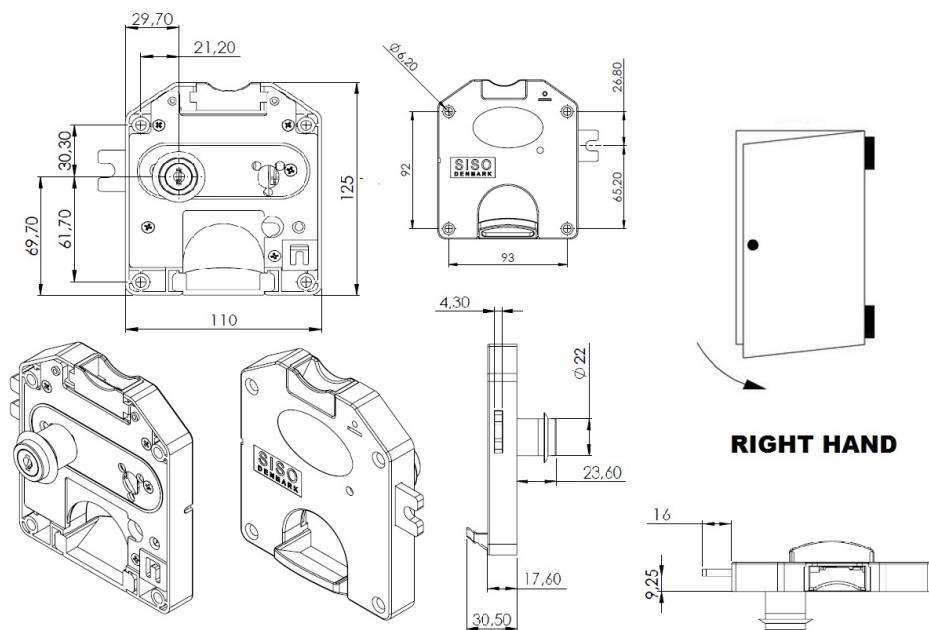

PRODUCT SHEET

Description:

Coin Lock F/1 Leva,W/MIC System #01,CPL, RH,Snake SISO Metal Keys, Black Plastic Body, Coin Entrance & Exit All Blue, Plastic, W/SISO Logo on Lock Body, w/Chrome Plated Rosette

Item number:

14.60.246-0

Units	Box	Carton	HS Code	Barcode
Pcs.	6	48	8301300000	
				5704866051712

SISO A/S

Mileparken 11
DK-2740 Skovlunde
Denmark
VAT: DK 24786013

Phone +45 45 830 900

www.siso.dk
siso@siso.dk